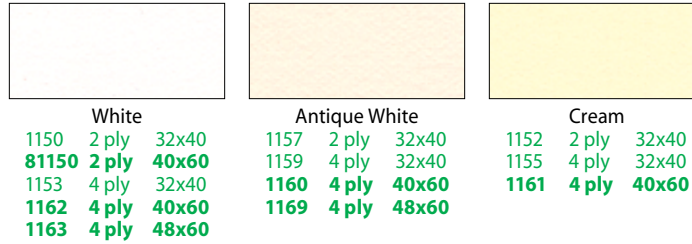

RAGMAT SOLIDS

1. 3 Museum mounting board. 100% cotton, solid color throughout.

MUSEUM BARRIER PAPER

1. 4 100% cotton Off White barrier paper for a variety of framing and storage applications.

Available in sheets or rolls:
1500.18 1/2 ply Thick 32"x200' roll
1505.19 1 ply Thick 32"x100' roll
1510.17 1/2 ply Thick 32"x40" sheets
1515.17 1 ply Thick 32"x40" sheets

RagMat® Selector Guide

	100% Cotton Core & Backing Paper	Meets all Conservation Standards Set by F.A.T.G.†	Facing Papers Exceed Industry Standards for Fade & Bleed	Acid-Free & Lignin-Free Surface, Core & Backing Paper	pH 8.5 - 9.5	Buffered with Calcium Carbonate to an Alkaline Reserve of 3-5%	4 ply	6 ply	8 ply	2 ply	White Core	Cream Core	Black Core	Solid Core
RagMat	✓	✓	✓	✓	✓	✓	✓	✓*	✓*		✓			
RagMat Museum Solids	✓	✓	✓	✓	✓	✓	✓	✓*	✓*					✓
RagMat Museum Solids (Unbuffered)	✓	✓	✓	✓	✓		✓							✓
RagMat Solids Mounting Boards	✓	✓	✓	✓	✓	✓	✓			✓				✓
RagMat Antiquarian	✓	✓	✓	✓	✓	✓	✓					✓		
RagMat Noir	✓	✓	✓	✓	✓	✓	✓		✓*				✓	

†Fine Art Trade Guild

*Select colors only – see color specifier for detailed availability.